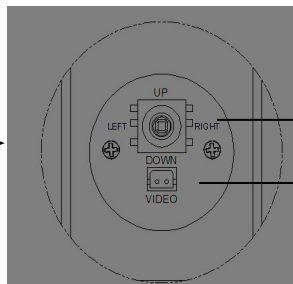

Main Features

- 1/2.8" Sony 2.9µm Pixel Progressive Starvis Color CMOS Sensor
- Approx. 2.12 Mega Pixels (Max. 1080p)
- Motorized Zoom Lens (ICR f=5~50mm)
- 5pcs of SR-LED & 25pcs of 850nm IR LED
- Max. 15M Recognition Distance (Max. 50Km/h)
- B/W Images for both Day & Night (LED Continuous On)
- WDR / 3D-DNR / DSS (Sens-up) / UTC / OSD Supported
- HD-AVS camera (CVBS Out Mode Supported)
- Water-proof IP66 Housing (70Ø)

Dimension

Specifications

Signal System	HD-AVS
Pickup Device	1/2.8"(D-6.46mm) 2.12M Sony CMOS Sensor
Scanning System	Progressive Scan (16:9)
Sync. System	Internal
Total Pixels	2.16MP [1,945(H)x1,109(V)]
Active Pixels	2.12MP [1,937(H)x1,097(V)]
Min. Illumination	0Lux (Continuous IR on)
No. of IRED	5ea SR-LED and 25ea 5Ø (850nm)
Video Out	AHD, TVI, CVI or Analog CVBS AHD, TVI and CVI: 1080p@25/30 / Analog CVBS: D1
Lens	DC Auto ICR Vari-focal f=5~50mm, F1.6 Stepping Motorized On-push AF
Lens (Mount)	Board type (Ø14)
Angle of View	50.7°~7.4° (D), 27.7°~4.2° (H), 59.1°~8.7° (V)
OSD	Via OSD Switch B/D & UTC
Camera Title	Off, On(Max. 8 Characters)
Language	English, Chinese(Simplified), Chinese(Traditional), Japanese, Korean
Exposure	DC
White Balance	Auto
BLC	Off, HLC, BLC, WDR
Day & Night Mode	B/W
Gain Control	AGC (0~10)
Electronic Shutter	1/500(400)sec
DSS(Sens-up)	N/A
Noise Reduction	3DNR (Off, Low, Middle, High)
Mirror	Off, On(Mirror, Flip, Rotation)
Other Features	Motion Detection (4 Zones), Privacy Mask (16 Zones), ACE, D-Zoom, Defog, Gamma, Shading etc.
Communication	N/A
Microphone	N/A
Power Source	DC 12V (750mA@DC12V)
Operating Temp.	-10°C ~55°C (Humidity :0%RH ~ 90%RH)
Size (mm)	70Ø (Bullet Diameter)
Weight	1,240g (Gift-box packing)

①

②

GND — ● — DC12V

③

④

	Function	I/O	Note	Remarks
①	OSD Joystick	N/A	5-directional OSD joystick	
②	VIDEO OUT	OUT	2 nd Video signal output	
③	POWER	IN	Camera power input	DC12V
④	VIDEO OUT	OUT	Video signal output (BNC)	