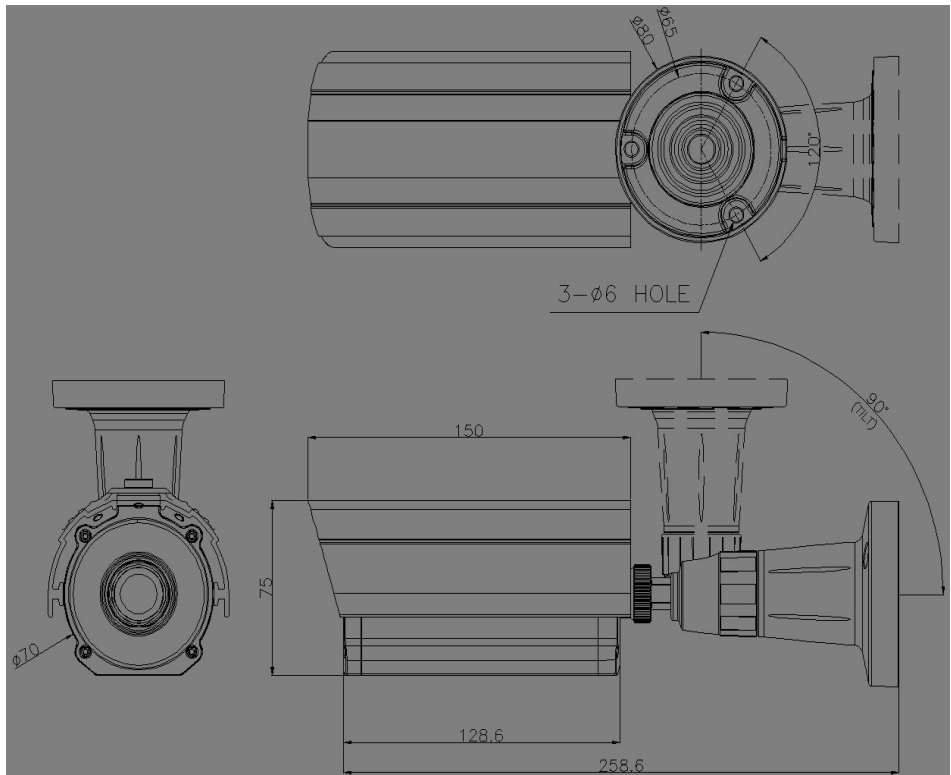

Main Features

- 1/2.8" Sony 2.9µm Pixel Progressive Starvis Color CMOS Sensor
- Approx. 2.12 Mega Pixels (Max. 1080p)
- Motorized Zoom Lens (ICR f=5~50mm)
- 5pcs of SR-LED & 25pcs of 850nm IR LED
- Max. 15M Recognition Distance (Max. 50Km/h)
- B/W Images for both Day & Night (LED Continuous On)
- WDR / 3D-DNR / DSS (Sens-up) / UTC / OSD Supported
- HD-AVS camera (CVBS Out Mode Supported)
- Water-proof IP66 Housing (70Ø)

Dimension

Specifications

Signal System	HD-AVS
Pickup Device	1/2.8"(D-6.46mm) 2.12M Sony CMOS Sensor
Scanning System	Progressive Scan (16:9)
Sync. System	Internal
Total Pixels	2.16MP [1,945(H)x1,109(V)]
Active Pixels	2.12MP [1,937(H)x1,097(V)]
Min. Illumination	0Lux (Continuous IR on)
No. of IRED	5ea SR-LED and 25ea 5Ø (850nm)
Video Out	AHD, TVI, CVI or Analog CVBS AHD, TVI and CVI: 1080p@25/30 / Analog CVBS: D1
Lens	DC Auto ICR Vari-focal f=5~50mm, F1.6 Stepping Motorized On-push AF
Lens (Mount)	Board type (Ø14)
Angle of View	50.7°~7.4° (D), 27.7°~4.2° (H), 59.1°~8.7° (V)
OSD	Via OSD Switch B/D & UTC
Camera Title	Off, On(Max. 8 Characters)
Language	English, Chinese(Simplified), Chinese(Traditional), Japanese, Korean
Exposure	DC
White Balance	Auto
BLC	Off, HLC, BLC, WDR
Day & Night Mode	B/W
Gain Control	AGC (0~10)
Electronic Shutter	1/500(400)sec
DSS(Sens-up)	N/A
Noise Reduction	3DNR (Off, Low, Middle, High)
Mirror	Off, On(Mirror, Flip, Rotation)
Other Features	Motion Detection (4 Zones), Privacy Mask (16 Zones), ACE, D-Zoom, Defog, Gamma, Shading etc.
Communication	N/A
Microphone	N/A
Power Source	DC 12V (750mA@DC12V)
Operating Temp.	-10°C ~55°C (Humidity :0%RH ~ 90%RH)
Size (mm)	70Ø (Bullet Diameter)
Weight	1,240g (Gift-box packing)

①

②

GND — ● — DC12V

③

④

	Function	I/O	Note	Remarks
①	OSD Joystick	N/A	5-directional OSD joystick	
②	VIDEO OUT	OUT	2 nd Video signal output	
③	POWER	IN	Camera power input	DC12V
④	VIDEO OUT	OUT	Video signal output (BNC)	