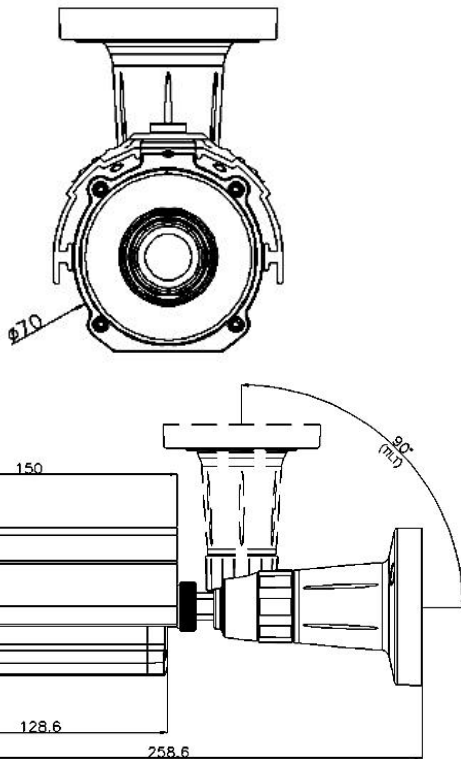

Main Features

- 1/2.8" Sony 2.9µm Pixel Progressive Starvis Color CMOS Sensor
- Approx. 2.12 Mega Pixels (Max. 1080p)
- Motorized Zoom Lens (ICR f=5~50mm)
- 5pcs of SR-LED & 25pcs of 850nm IR LED
- Max. 15M Recognition Distance (Max. 50Km/h)
- B/W Images for both Day & Night (LED Continuous On)
- WDR / 3D-DNR / DSS (Sens-up) / UTC / OSD Supported
- HD-AVS camera (CVBS Out Mode Supported)
- Water-proof IP66 Housing (70Ø)

Dimension

Specifications

Signal System	HD-AVS
Pickup Device	1/2.8"(D-6.46mm) 2.12M Sony CMOS Sensor
Scanning System	Progressive Scan (16:9)
Sync. System	Internal
Total Pixels	2.16MP [1,945(H)x1,109(V)]
Active Pixels	2.12MP [1,937(H)x1,097(V)]
Min. Illumination	0Lux (Continuous IR on)
No. of IRED	5ea SR-LED and 25ea 5Ø (850nm)
Video Out	AHD, TVI, CVI or Analog CVBS AHD, TVI and CVI: 1080p@25/30 / Analog CVBS: D1
Lens	DC Auto ICR Vari-focal f=5~50mm, F1.6 Stepping Motorized On-push AF
Lens (Mount)	Board type (Ø14)
Angle of View	50.7°~7.4° (D), 27.7°~4.2° (H), 59.1°~8.7° (V)
OSD	Via OSD Switch B/D & UTC
Camera Title	Off, On(Max. 8 Characters)
Language	English, Chinese(Simplified), Chinese(Traditional), Japanese, Korean
Exposure	DC
White Balance	Auto
BLC	Off, HLC, BLC, WDR
Day & Night Mode	B/W
Gain Control	AGC (0~10)
Electronic Shutter	1/500(400)sec
DSS(Sens-up)	N/A
Noise Reduction	3DNR (Off, Low, Middle, High)
Mirror	Off, On(Mirror, Flip, Rotation)
Other Features	Motion Detection (4 Zones), Privacy Mask (16 Zones), ACE, D-Zoom, Defog, Gamma, Shading etc.
Communication	N/A
Microphone	N/A
Power Source	DC 12V (750mA@DC12V)
Operating Temp.	-10°C ~55°C (Humidity :0%RH ~ 90%RH)
Size (mm)	70Ø (Bullet Diameter)
Weight	1,240g (Gift-box packing)